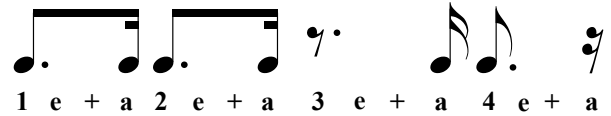

Dotted Eighth Notes and Rests

The rhythmic value of a **dotted eighth note** is three-fourths of a beat. It is equivalent to an eighth note tied to a sixteenth note.

A **dotted eighth note** () = 3/4 beat

A **dotted eighth rest** () = 3/4 beat

1. Clap the rhythm while counting out loud.

2. Write the count below the notes and then clap the rhythm while counting out loud.

3. Write the count below the notes and then clap the rhythm while counting out loud.